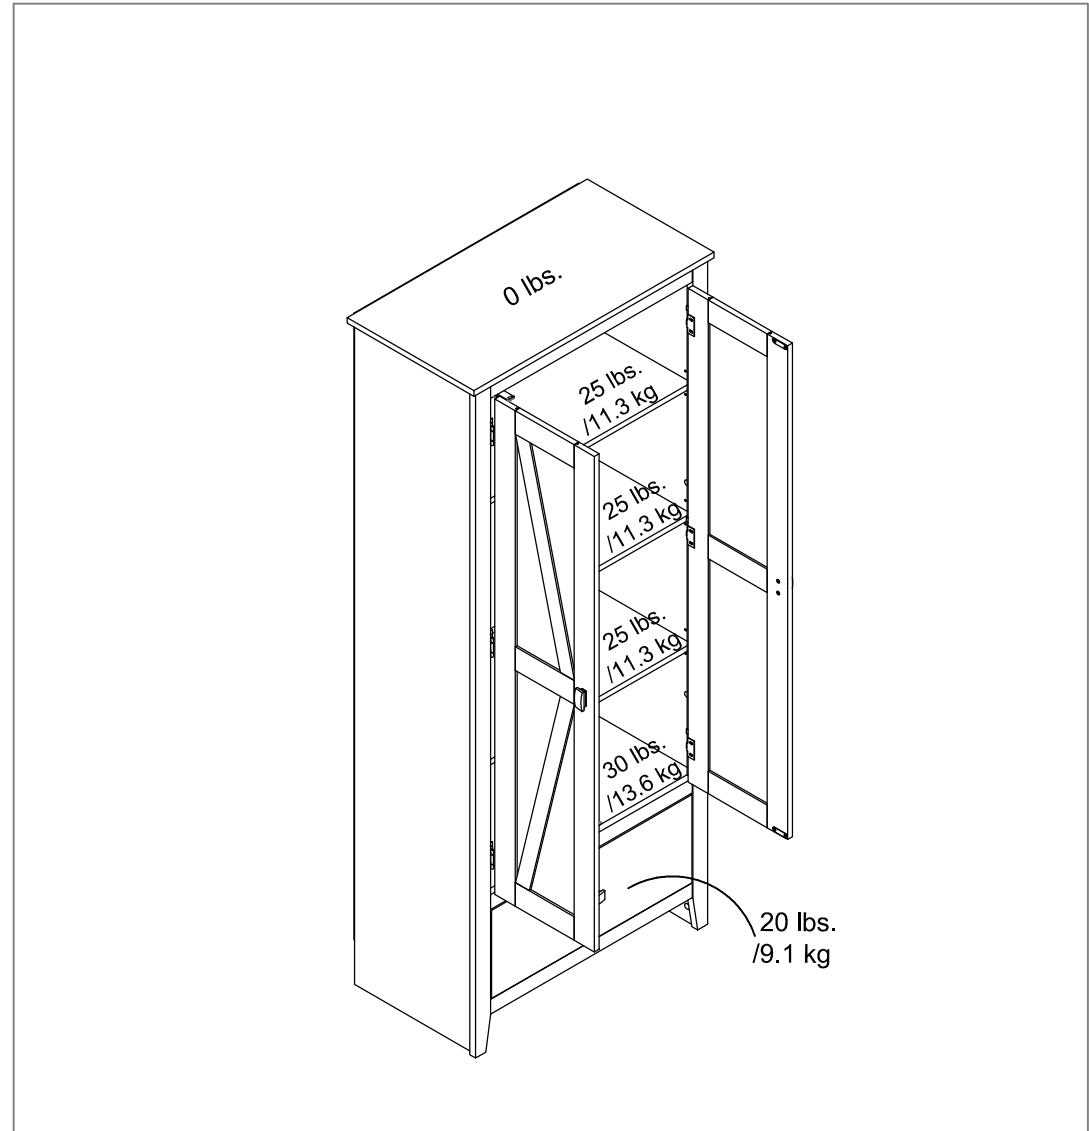

2 Door 1 Drawer Storage Cabinet 7533xxxCOM

Wood Breakdown:
PB 57.6%, MDF 31.7%.
Total storage: 12.5 cubic feet

Overall Product Size:
29.7" W x 15.8" D x 71.9" H
75.4cm W x 40.1cm D x 182.7cm H

Maximum Weight Capacities
Unit Weight: 101.5 lbs. (46 kg)