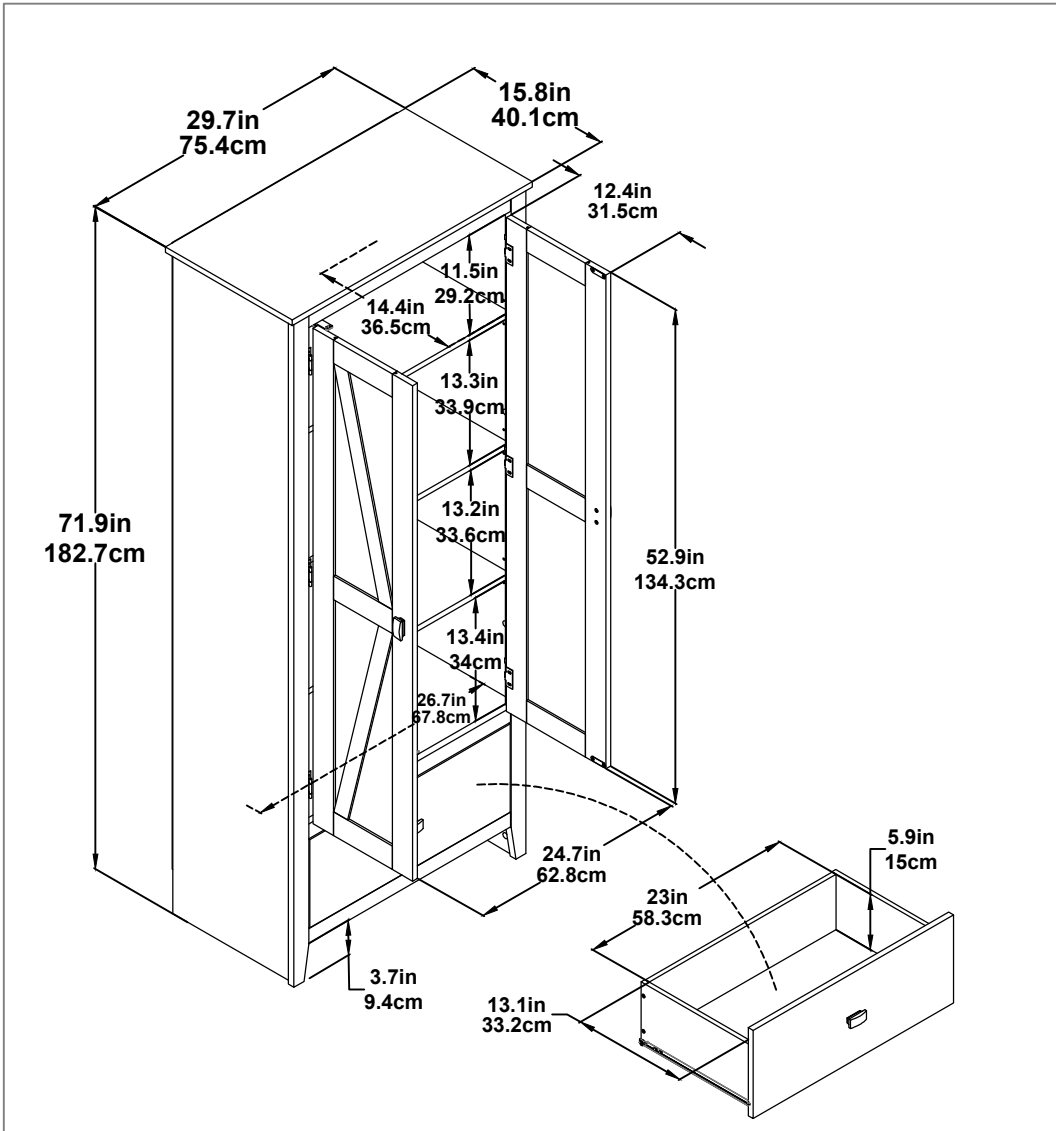

2 Door 1 Drawer Storage Cabinet 7533xxxCOM

Wood Breakdown:
PB 57.6%, MDF 31.7%.
Total storage: 12.5 cubic feet

Overall Product Size:
29.7" W x 15.8" D x 71.9" H
75.4cm W x 40.1cm D x 182.7cm H

Maximum Weight Capacities
Unit Weight: 101.5 lbs. (46 kg)